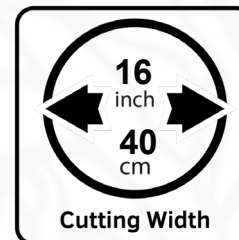

KEY FEATURES:

- Powerful 1600w Electric Motor
- 37cm cutting width
- Rear roller
- Light weight 10.8kg
- 40L collection box
- 6 cutting heights

Easy fold compact vertical storage

Rear Roller

SPECIFICATIONS	
Power	Electric Corded
Engine	1600w
Cutting Width	37cm (15")
Cutting Height Range	25-75mm
Cutting Height	6
Mower Type	Rotary
Rear Roller	Yes
Collection Capacity	40 Litres
Cable Length	15m
Weight	10.8kg
Warranty	3 years

Electric

Designed to **PERFORM**

40cm Electric Rotary Lawnmower with Rear Roller

WEER40RR

For medium/large sized lawns

Transform your lawn with the Webb Classic 40cm (16") Electric Rotary Lawnmower. This corded powerhouse boasts 1800w of cutting prowess, a 40cm (16") cutting width, and adjustable heights from 20-79mm for precision trimming. The rear roller adds that professional touch, while a 45-litre collection bag keeps things tidy. At just 12.8kg, it's easy to handle and store away.

KEY FEATURES:

- Powerful 1800w Electric Motor
- 40cm cutting width
- Rear roller
- Weight 12.8kg
- 45L collection box
- 6 cutting heights

Easy fold compact vertical storage

Rear Roller

1800w Motor

Corded

20-79mm

5 Cutting Heights

16 inch
40 cm

Cutting Width

45L

Collection Capacity

SPECIFICATIONS	
Power	Electric Corded
Engine	1800w
Cutting Width	40cm (16")
Cutting Height Range	25-75mm
Cutting Heights	6
Mower Type	Rotary
Rear Roller	Yes
Collection Capacity	45 Litres
Cable Length	18m
Weight	12.8kg
Warranty	3 years