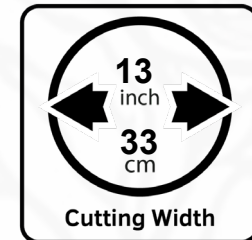

KEY FEATURES:

- Powerful 1200w Electric Motor
- 33cm cutting width
- Rear roller
- Light weight 8.7kg
- 30L collection box
- 5 cutting heights

Easy fold compact vertical storage

Rear Roller

SPECIFICATIONS	
Power	Electric Corded
Engine	1200w
Cutting Width	33cm (13")
Cutting Heights	5
Cutting Height Range	20-60mm
Mower Type	Rotary
Rear Roller	Yes
Collection Capacity	30 Litres
Cable Length	12m
Weight	8.7kg
Warranty	3 years

Electric

Designed to **PERFORM**

37cm Electric Rotary Lawnmower with Rear Roller

WEER37RR

For medium sized lawns

Achieve a perfectly manicured lawn effortlessly with the Webb Classic 37cm (15") Electric Rotary Lawnmower. Its powerful 1600w motor and 37cm cutting width ensure precise, efficient cutting. The rear roller adds a professional striped finish, while the 40-litre collection bag reduces downtime. Weighing just 10.8kg, it's easy to manoeuvre and store.

KEY FEATURES:

- Powerful 1600w Electric Motor
- 37cm cutting width
- Rear roller
- Light weight 10.8kg
- 40L collection box
- 6 cutting heights

Easy fold compact vertical storage

Rear Roller

SPECIFICATIONS	
Power	Electric Corded
Engine	1600w
Cutting Width	37cm (15")
Cutting Height Range	25-75mm
Cutting Height	6
Mower Type	Rotary
Rear Roller	Yes
Collection Capacity	40 Litres
Cable Length	15m
Weight	10.8kg
Warranty	3 years

5 Cutting Heights

16 inch
40 cm

Cutting Width

45L

Collection Capacity

SPECIFICATIONS	
Power	Electric Corded
Engine	1800w
Cutting Width	40cm (16")
Cutting Height Range	25-75mm
Cutting Heights	6
Mower Type	Rotary
Rear Roller	Yes
Collection Capacity	45 Litres
Cable Length	18m
Weight	12.8kg
Warranty	3 years