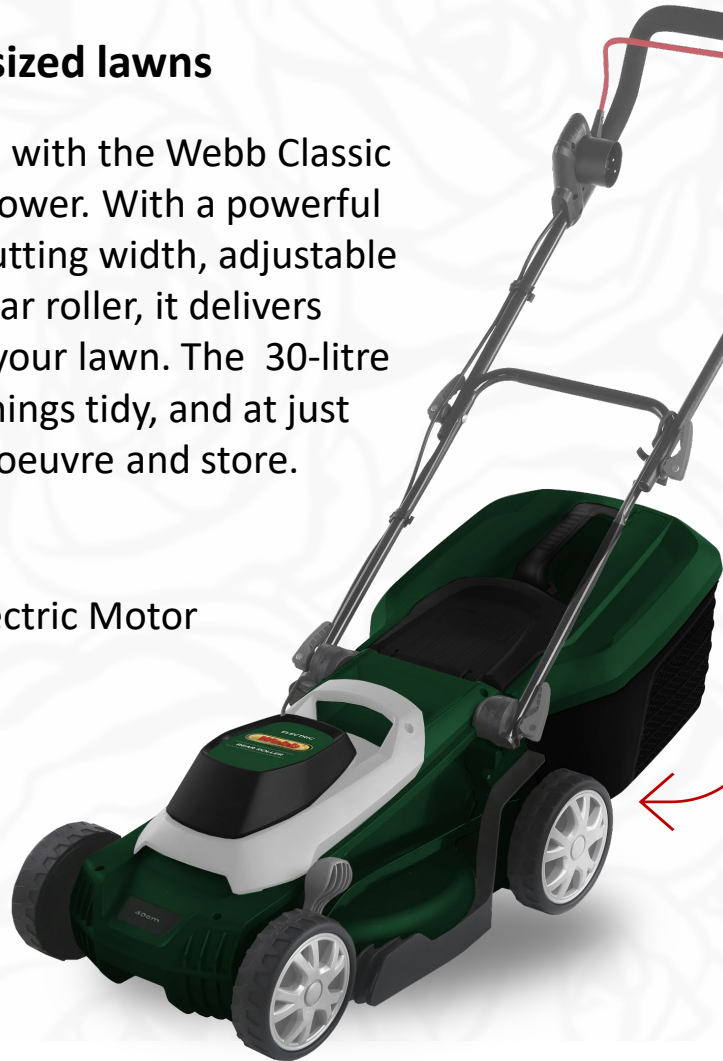

NEW for 2024

Supreme Electric Rotary Lawnmowers with Rear Roller

33cm / 37cm / 40cm

Designed to **Perform**

Classic

Supreme

Eco

33cm Electric Rotary Lawnmower with Rear Roller

WEER33RR

For small/medium sized lawns

Elevate your lawn care with the Webb Classic Electric Rotary Lawnmower. With a powerful 1200w motor, 33cm cutting width, adjustable height, and a classic rear roller, it delivers precision and style to your lawn. The 30-litre collection bag keeps things tidy, and at just 8.7kg, it's easy to manoeuvre and store.

KEY FEATURES:

- Powerful 1200w Electric Motor
- 33cm cutting width
- Rear roller
- Light weight 8.7kg
- 30L collection box
- 5 cutting heights

Easy fold compact vertical storage

Rear Roller

SPECIFICATIONS	
Power	Electric Corded
Engine	1200w
Cutting Width	33cm (13")
Cutting Heights	5
Cutting Height Range	20-60mm
Mower Type	Rotary
Rear Roller	Yes
Collection Capacity	30 Litres
Cable Length	12m
Weight	8.7kg
Warranty	3 years

Electric

Designed to **PERFORM**

37cm Electric Rotary Lawnmower with Rear Roller

WEER37RR

For medium sized lawns

Achieve a perfectly manicured lawn effortlessly with the Webb Classic 37cm (15") Electric Rotary Lawnmower. Its powerful 1600w motor and 37cm cutting width ensure precise, efficient cutting. The rear roller adds a professional striped finish, while the 40-litre collection bag reduces downtime. Weighing just 10.8kg, it's easy to manoeuvre and store.