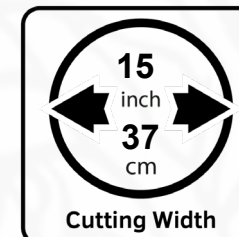

Electric

Designed to **PERFORM**

37cm Electric Rotary Lawnmower with Rear Roller

WEER37RR

For medium sized lawns

Achieve a perfectly manicured lawn effortlessly with the Webb Classic 37cm (15") Electric Rotary Lawnmower. Its powerful 1600w motor and 37cm cutting width ensure precise, efficient cutting. The rear roller adds a professional striped finish, while the 40-litre collection bag reduces downtime. Weighing just 10.8kg, it's easy to manoeuvre and store.

KEY FEATURES:

- Powerful 1600w Electric Motor
- 37cm cutting width
- Rear roller
- Light weight 10.8kg
- 40L collection box
- 6 cutting heights

Easy fold compact vertical storage

Rear Roller

SPECIFICATIONS	
Power	Electric Corded
Engine	1600w
Cutting Width	37cm (15")
Cutting Height Range	25-75mm
Cutting Height	6
Mower Type	Rotary
Rear Roller	Yes
Collection Capacity	40 Litres
Cable Length	15m
Weight	10.8kg
Warranty	3 years

Electric

Designed to **PERFORM**

40cm Electric Rotary Lawnmower with Rear Roller

WEER40RR

For medium/large sized lawns

Transform your lawn with the Webb Classic 40cm (16") Electric Rotary Lawnmower. This corded powerhouse boasts 1800w of cutting prowess, a 40cm (16") cutting width, and adjustable heights from 20-79mm for precision trimming. The rear roller adds that professional touch, while a 45-litre collection bag keeps things tidy. At just 12.8kg, it's easy to handle and store away.

5 Cutting Heights

16 inch
40 cm

Cutting Width

45L

Collection Capacity

SPECIFICATIONS	
Power	Electric Corded
Engine	1800w
Cutting Width	40cm (16")
Cutting Height Range	25-75mm
Cutting Heights	6
Mower Type	Rotary
Rear Roller	Yes
Collection Capacity	45 Litres
Cable Length	18m
Weight	12.8kg
Warranty	3 years